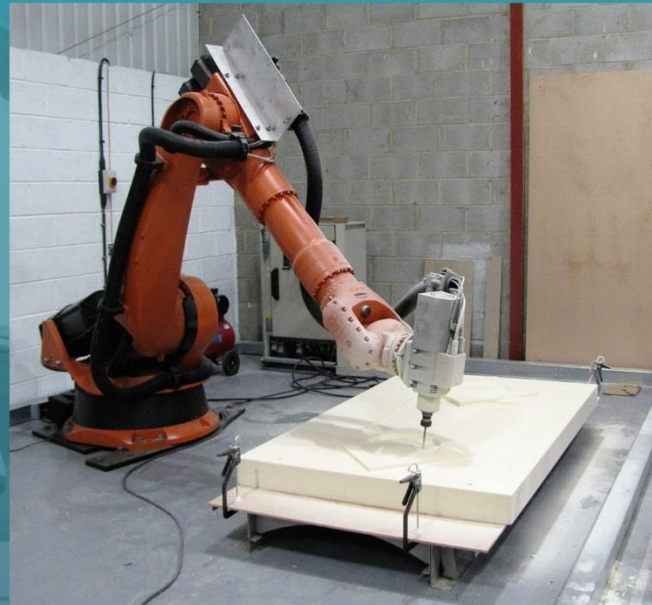

FEATHER IN THISTLE ROSE'S CAP

One of our SprutCAM users, who modify vans and make that just great by the help of SprutCAM.

Our new robot Arnie - hard at work making a pattern for a fiberglass part for the interior of an ambulance we are currently designing for www.alliedvehiclesgroup.com

Our floor for the VW T5. Freshly cut by Arnie. Given I cut the last one with a circular saw, a jig saw and liberal amounts of bad language I'm glad to have Arnie on the team.

THISTLE ROSE